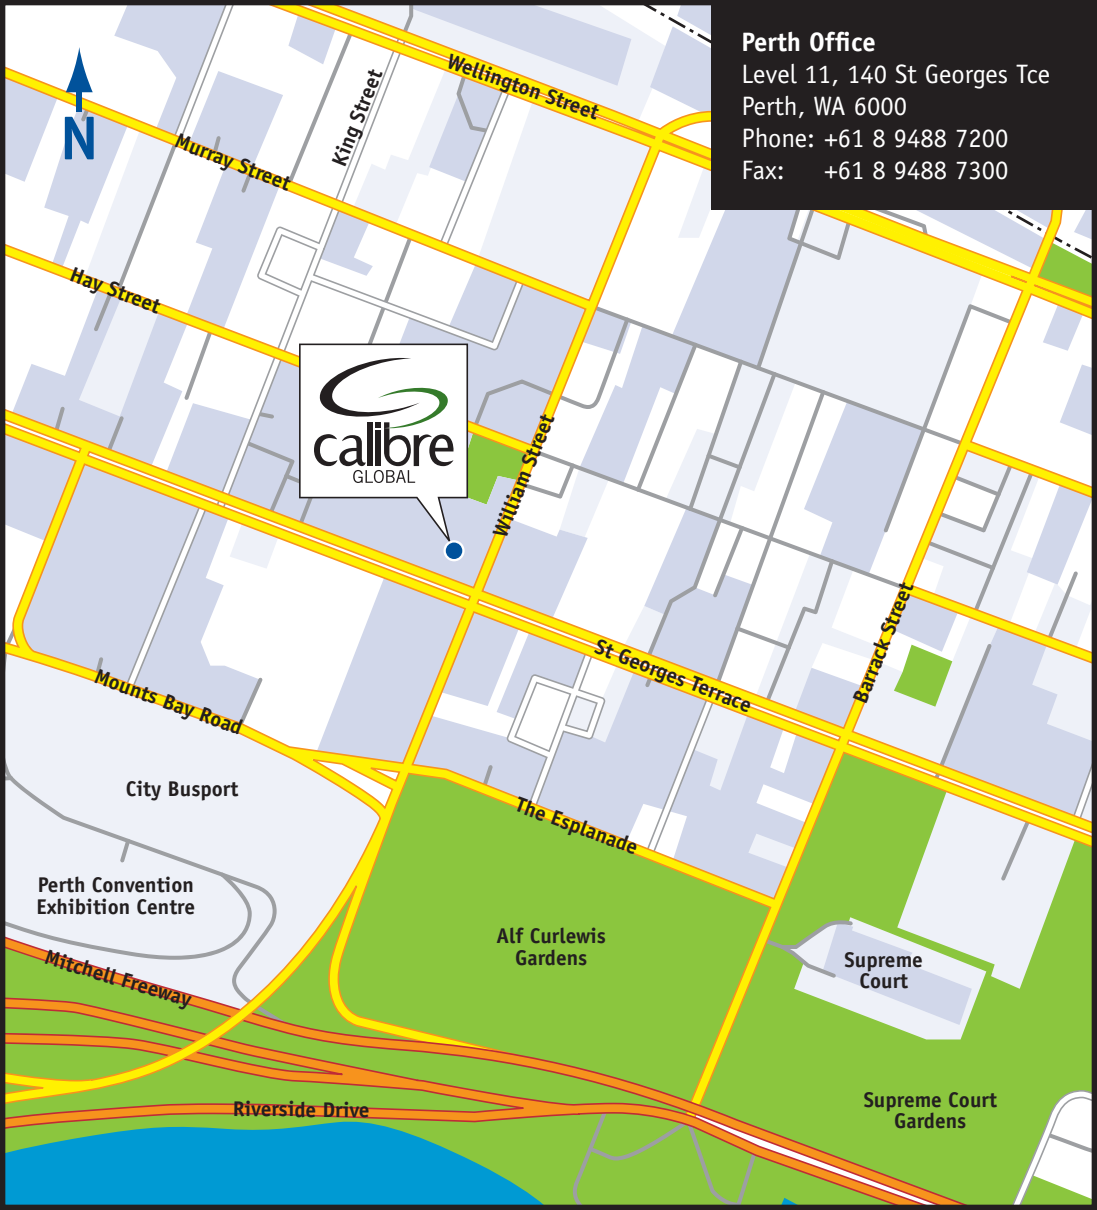

Perth Office

Level 11, 140 St Georges Tce

Perth, WA 6000

Phone: +61 8 9488 7200

Fax: +61 8 9488 7300

City Busport

Perth Convention
Exhibition Centre

Alf Curlewis
Gardens

Supreme
Court

Supreme Court
Gardens